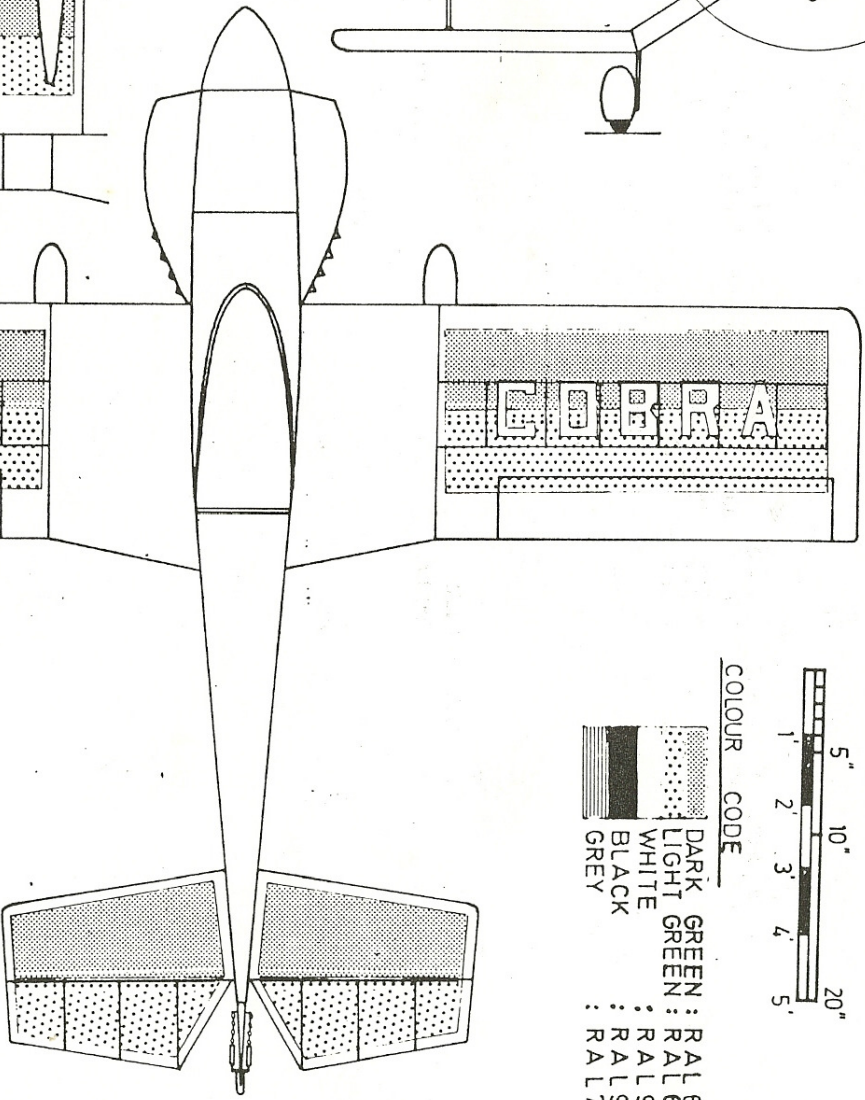

PROPELLER BACK : BLACK

NOTE
 LOWER WING, FUSELAGE AND RUDDER HAVE THE SAME COLOUR SCHEME ON BOTH SIDES
 BOTTOM VIEW OF UPPER WING AND HORIZONTAL TAIL ARE ALL WHITE
 22 INFRONT ON STARBOARD

DESIGNED BY:

Dan B. Santich

DAN BAKER SANTICH
 Editor, Model Aircraft News

SCALE

COLOUR CODE

	DARK GREEN	: RAL 6001
	LIGHT GREEN	: RAL 6017
	WHITE	: RAL 9016
	BLACK	: RAL 9017
	GREY	: RAL 7036

BOTTOM VIEW

THE "COBRA"

RACING BIPLANE, AEROBATIC AIRPLANE
 PILOT: AL KRAMER
 DESIGNED & DRAWN BY: DAN B. SANTICH

SCALE	1/4"	1'
SPAN	76"	19'
LENGTH	65"	16 1/4'
SPEED	76 MPH	230 MPH

544