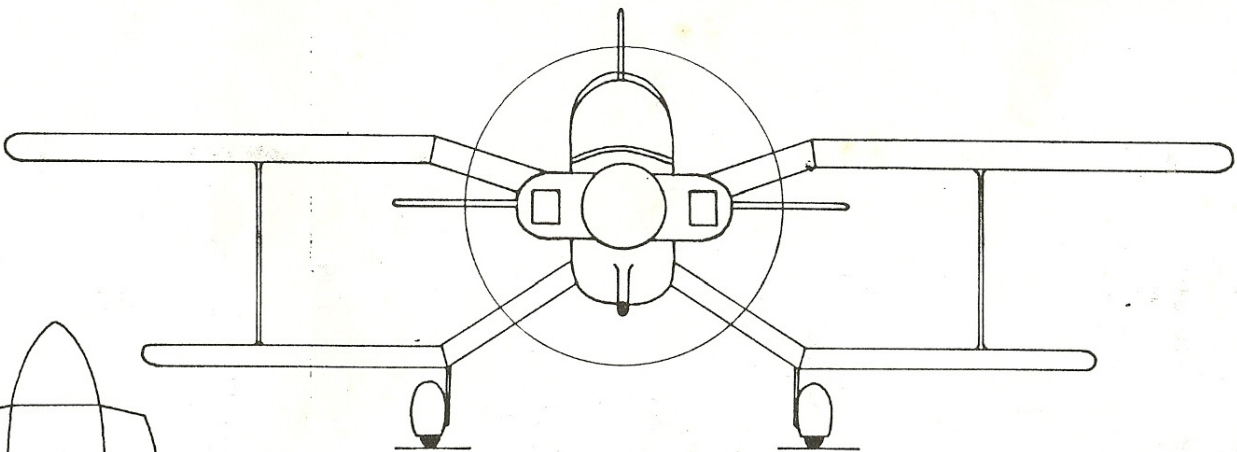

PROPELLER BACK : BLACK

NOTE
 LOWER WING, FUSELAGE AND RUDDER HAVE THE SAME COLOUR SCHEME ON BOTH SIDES
 BOTTOM VIEW OF UPPER WING AND HORIZONTAL TAIL ARE ALL WHITE
 22 INFRONT ON STARBOARD

DESIGNED BY:

Dan B. Santich

DAN BAKER SANTICH
 Editor, Model Aircraft News

SCALE

COLOUR CODE

	DARK GREEN	: RAL 6001
	LIGHT GREEN	: RAL 6017
	WHITE	: RAL 9016
	BLACK	: RAL 9017
	GREY	: RAL 7036

BOTTOM VIEW

THE "COBRA"

RACING BIPLANE, AEROBATIC AIRPLANE
 PILOT: AL KRAMER
 DESIGNED & DRAWN BY: DAN B. SANTICH

SCALE	1/4"	1'
SPAN	76"	19'
LENGTH	65"	16 1/4'
SPEED	76 MPH	230 MPH

544